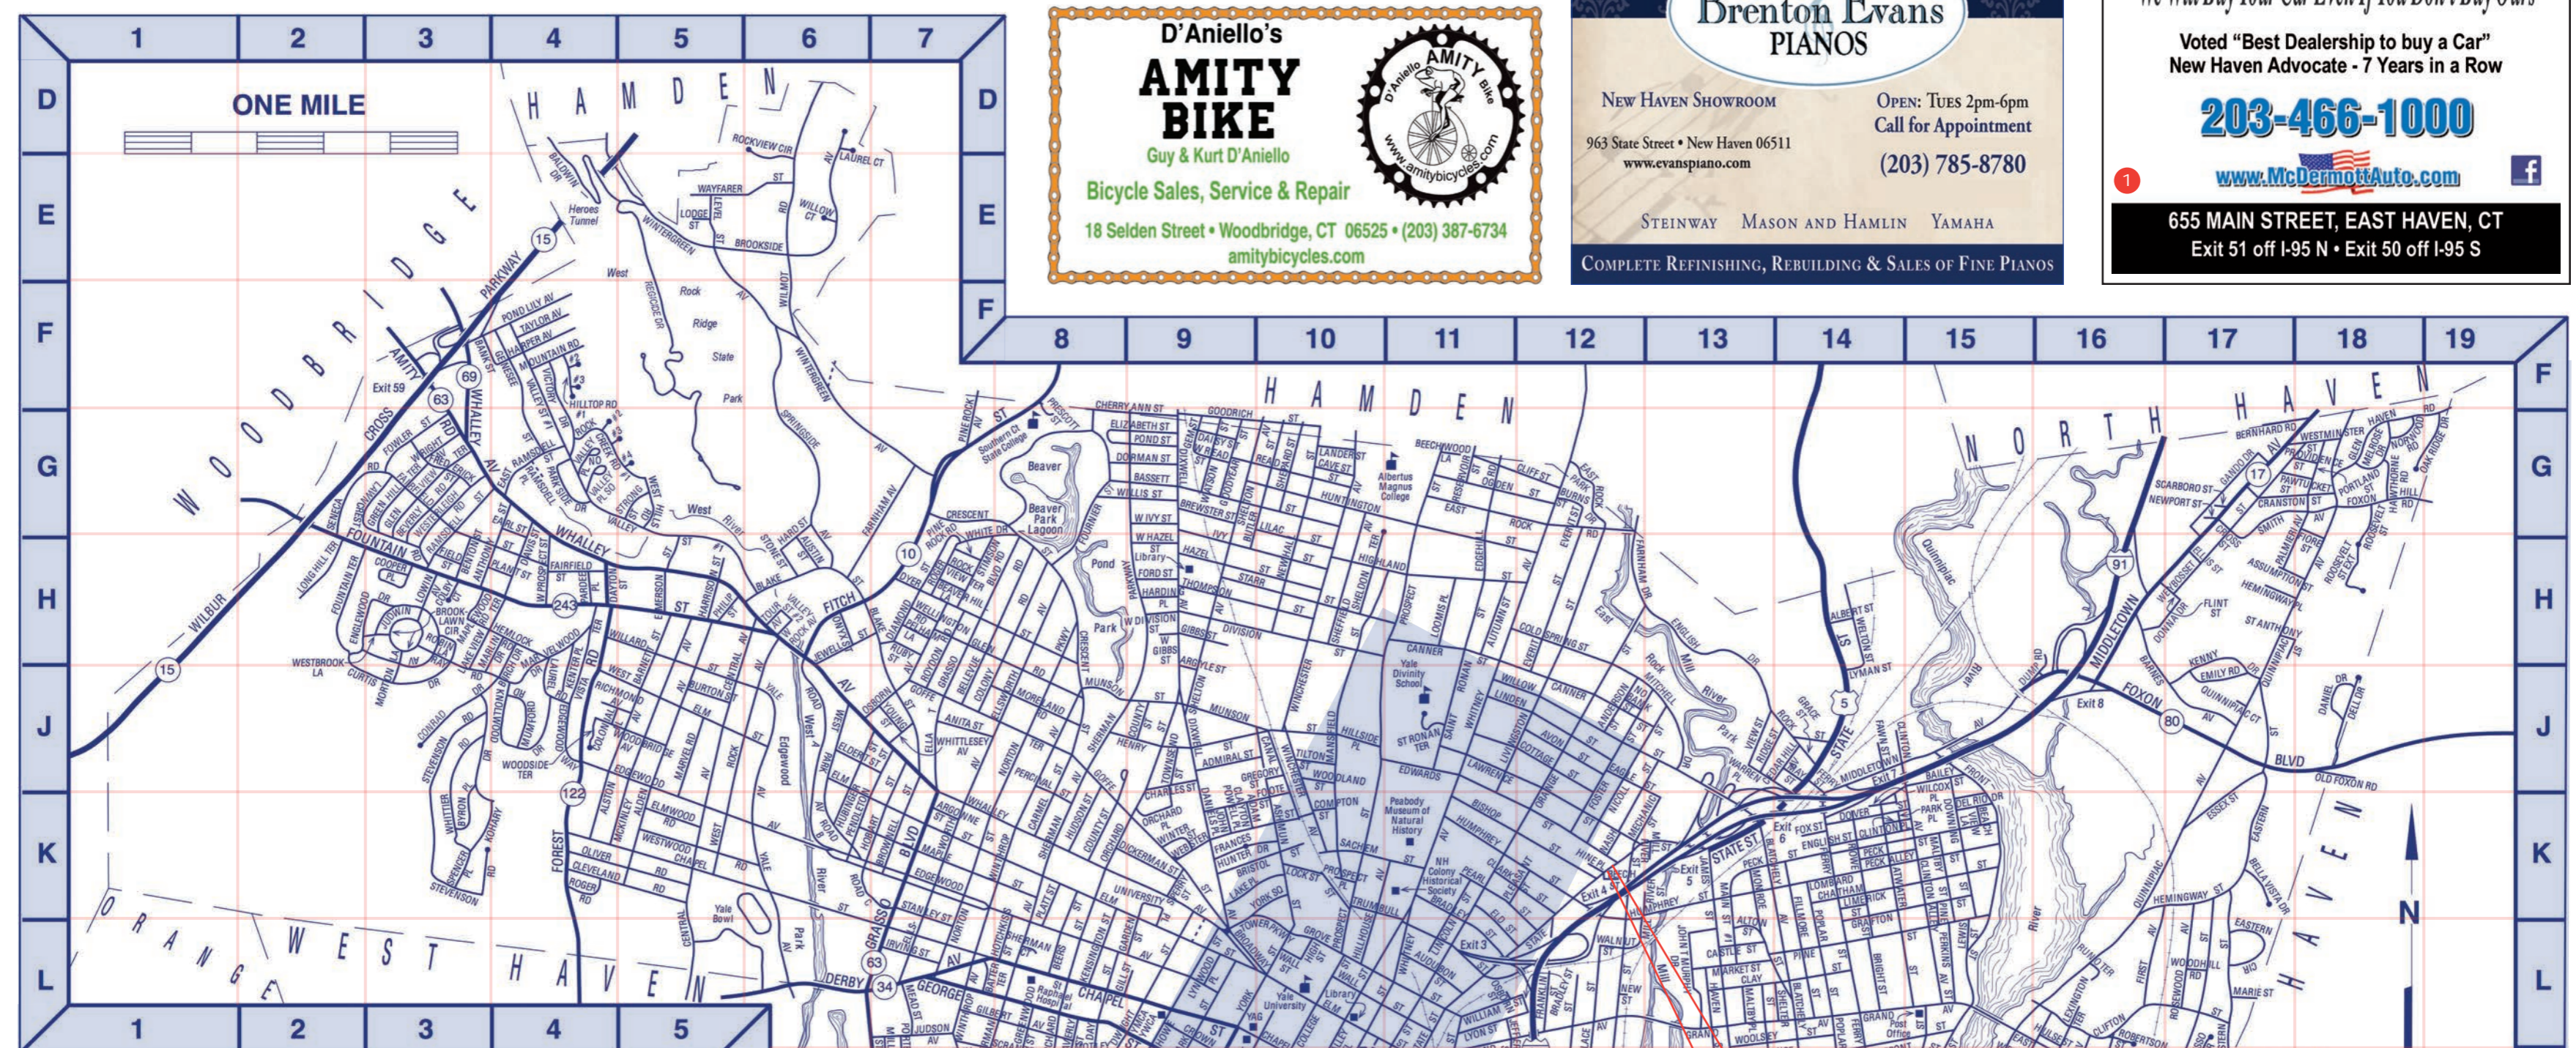

Super 8
Rates starting at $59.00
Weekly rates available
Truckers welcome
7 Kimberly Ave. • West Haven, CT
(203) 932-9000 • FAX (203) 932-0595
1-800-800-8000 SUPER LINE
Visit our website at: www.mailamap.com

CITY OF NEW HAVEN
165 Church Street, New Haven, CT 06510
Dear Friends:
Welcome to New Haven! Here in the Elm City, culinary, cultural and artistic excellence come together to create a truly distinctive experience for residents and visitors alike. Between our theatres and galleries, world-class restaurants and thousands of acres of park land, there is something for everyone.
As you explore our city you'll understand why we say that in New Haven, *It All Happens Here!*
Very truly yours,
Toni N. Harp
Toni N. Harp
Mayor

Brenton Evans PIANOS
NEW HAVEN SHOWROOM
963 State Street • New Haven 06511
www.evanspiano.com
OPEN: TUES 2pm-6pm
Call for Appointment
(203) 785-8780
STEINWAY MASON AND HAMLIN YAMAHA
COMPLETE REFINISHING, REBUILDING & SALES OF FINE PIANOS

McDERMOTT
CHEVROLET • LEXUS
NEW & USED CARS REPAIR & SERVICE
New England's Largest "Chevy Dealership"
Over 12 Acres of New & Used Cars & Trucks
OVER 200 USED CARS
We Will Buy Your Car Even If You Don't Buy Ours
Voted "Best Dealership to buy a Car" New Haven Advocate - 7 Years in a Row
203-466-1000
www.McDermottAuto.com
655 MAIN STREET, EAST HAVEN, CT
Exit 51 off I-95 N • Exit 50 off I-95 S

NEW HAVEN STREET INDEX