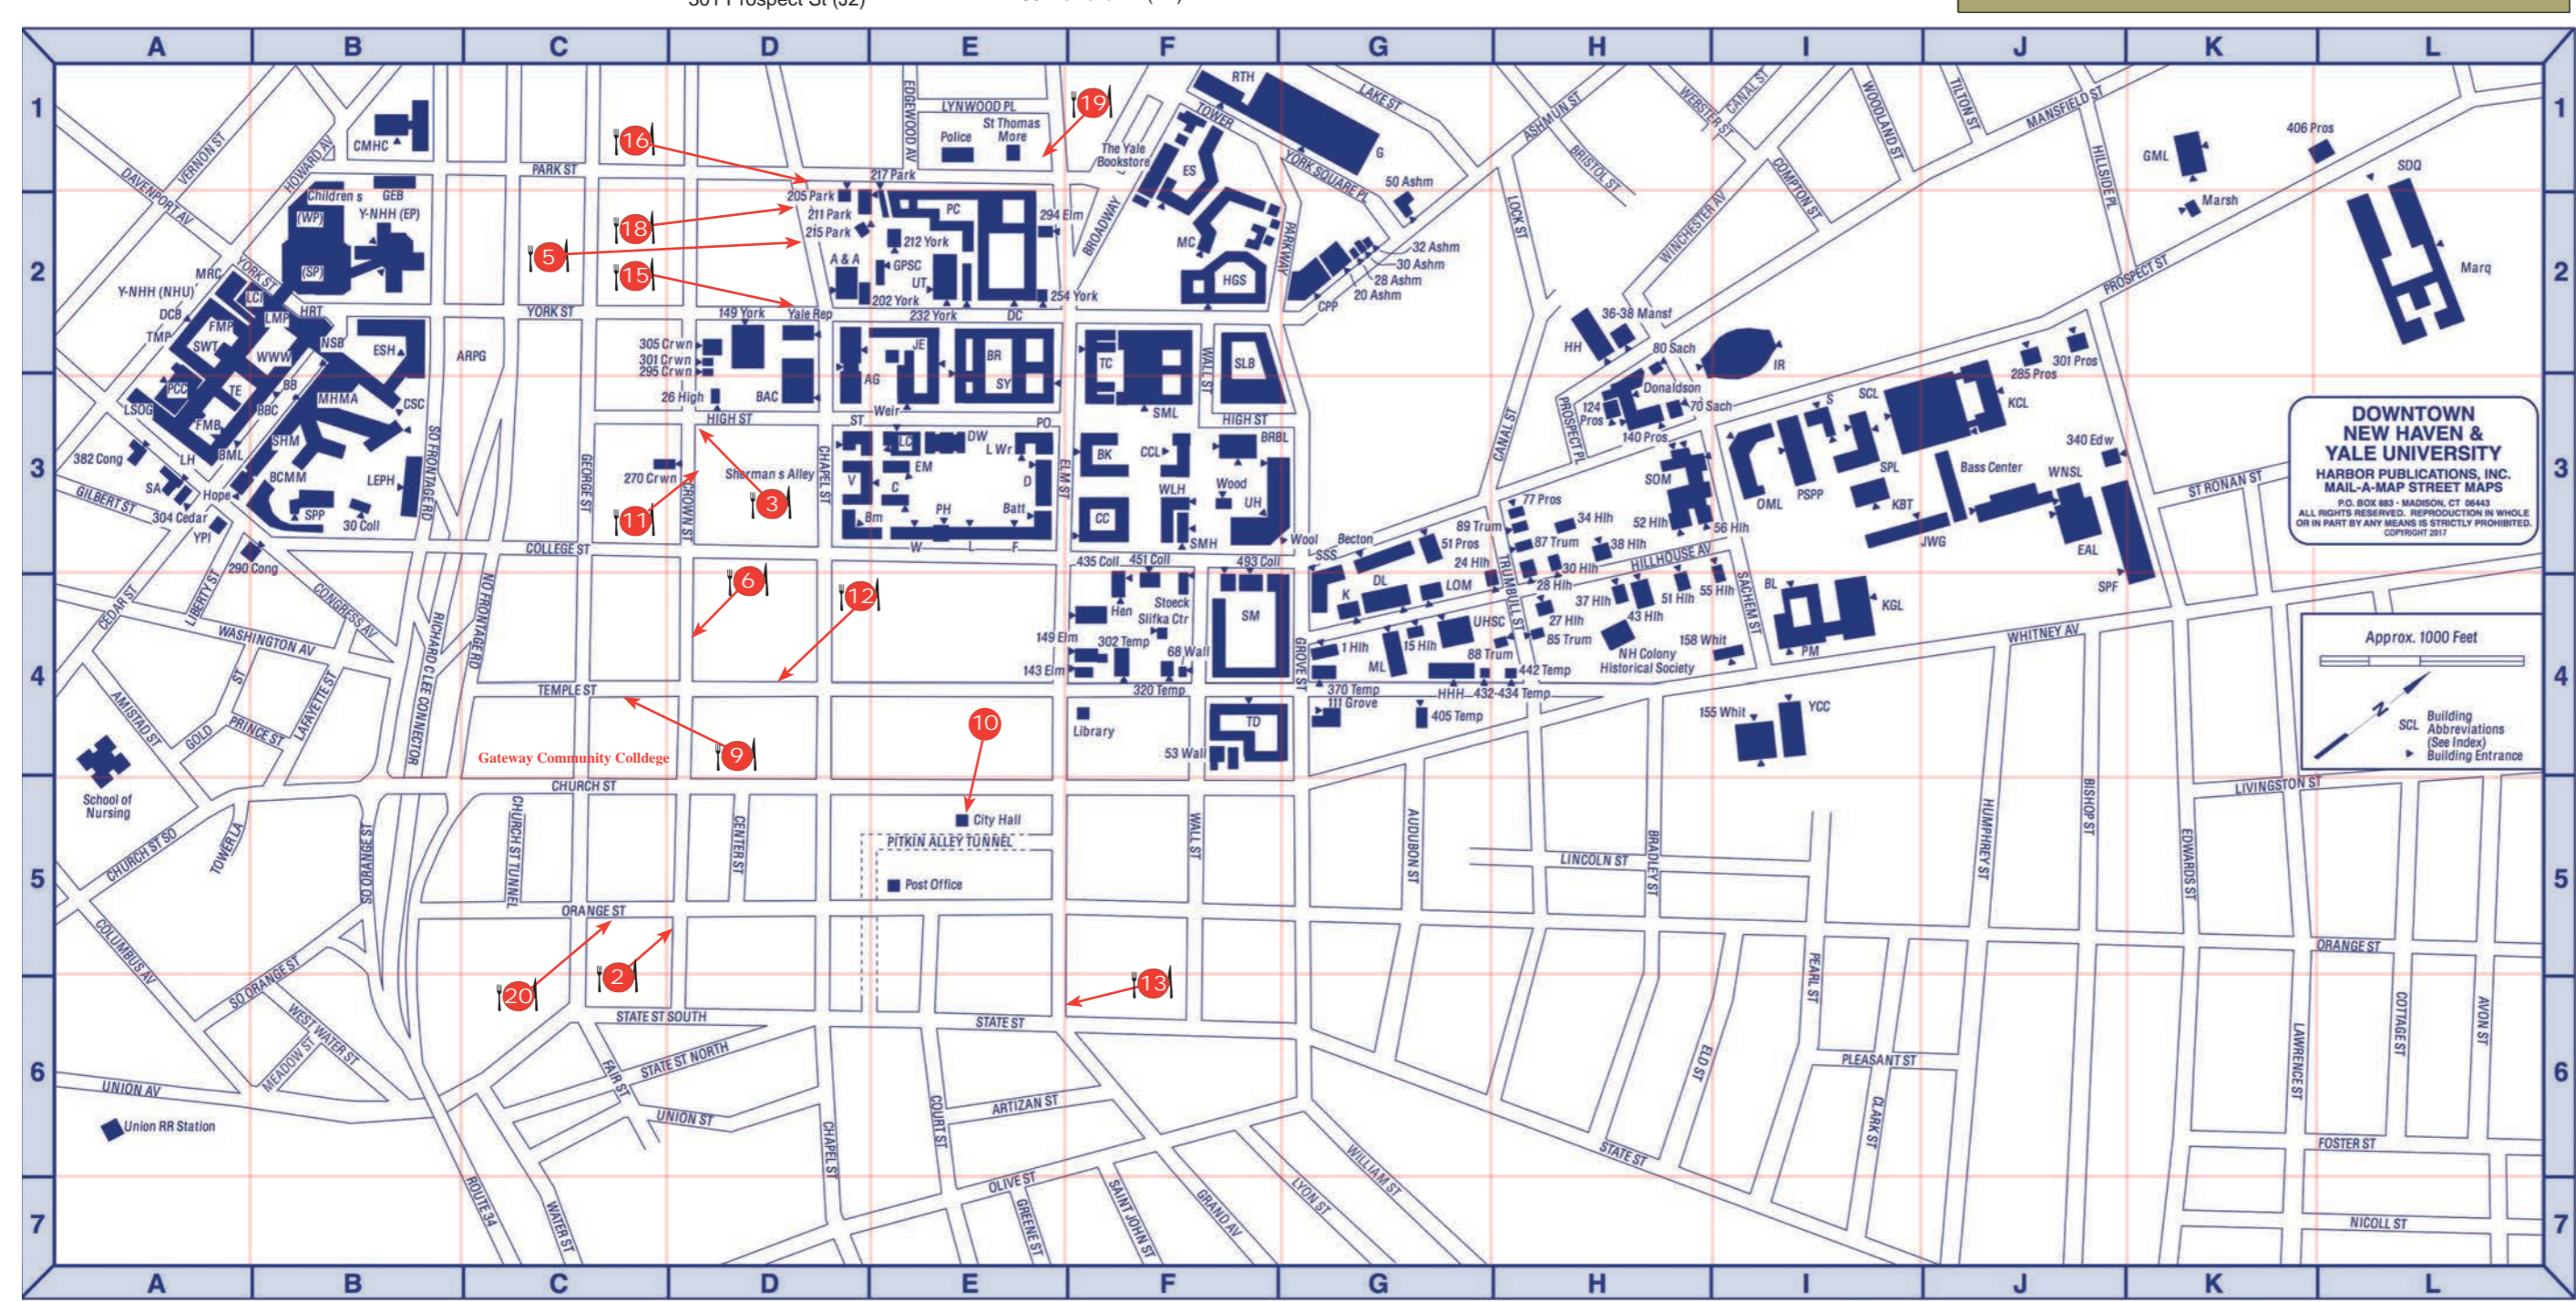

THE BLACK OLIVE

Serving Breakfast & Lunch
CATERING FOR ALL OCCASIONS

Hours: Monday-Sunday 7:00am - 4:00pm

25 Temple Street, New Haven, CT 06510
(203) 497-6133 • (475) 655-2921 • Fax: (475) 227-0092
www.theblackolivecafe.com

Cave à Vin
A WINE BAR ON STATE STREET

Over 60 Wines offered by the glass or bottle • Beer • Spirits
Tasting Flights • Artisanal Cheese Boards
Paninis • Soups • Salads • Desserts

Happy Hour Mon.-Fri. 4pm-6pm
Live Entertainment Every Friday and Saturday Evening

975 State Street • New Haven, CT 06511
203-777-6206
www.cavevinwinebar.com

10% STUDENT DISCOUNT

KUMO
SUSHI • HIBACHI • LOUNGE

www.kumonehaven.com
Tel: 203-562-6688 / 6888
Fax: 203-562-9669

7 Elm Street • New Haven, CT 06510

& Tony Lucille's
Little Italy Restaurant

Specializing in Southern Italian Cuisine

Family Owned Business Since 1953

Chicken • Steak • Veal
Seafood • Pasta

150 Wooster St., New Haven
(203) 787-1621

Jojo coffee

CT Magazine rated Best Coffee House in CT
2008, 2009, 2010, 2011

1177 Chapel Street • New Haven, CT 06511
203-785-8888

Tea & Open 8am-9pm

北京超市
Million Asian Market

15 Orange Street • New Haven, CT 06510
Tel: 203-782-1234 • Fax: 203-787-0100
www.millionsianmarket.com